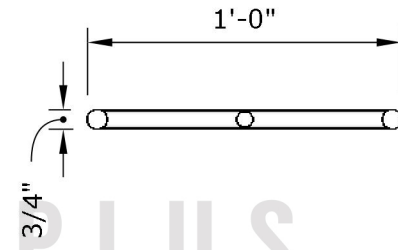

60" Fireplace H Burner

Page Number	1 of 1
Author: Bryant Uribe	9/28/2018
Approved By: Gabriel Estrada	Date

SKU	Length, Width, Height (LxWxH)	Weight	Hub Size	BTU Output	Material
OPT-15760	60" x 12" x 1"	7.5 lbs.	3/4"	140,000	Stainless Steel

PERSPECTIVE

TOP

SIDE