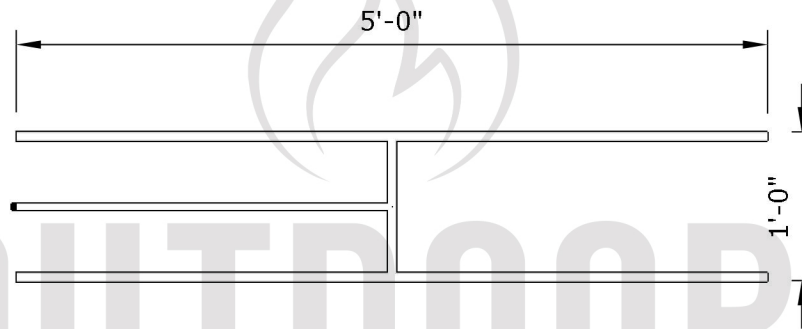

60" Fireplace H Burner

Page Number	1 of 1
Author: Bryant Uribe	9/28/2018
Approved By: Gabriel Estrada	Date

SKU	Length, Width, Height (LxWxH)	Weight	Hub Size	BTU Output	Material
OPT-15760	60" x 12" x 1"	7.5 lbs.	3/4"	140,000	Stainless Steel

PERSPECTIVE

TOP

SIDE